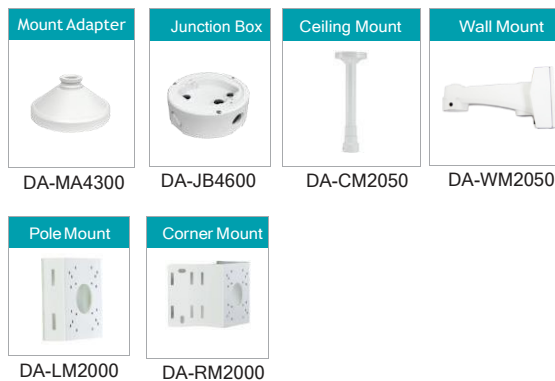

ACCESSORIES (OPTIONAL)